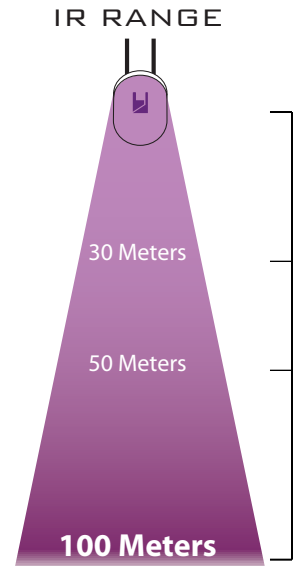

Smart LED

Choosing the right camera to use in an area of low light is not an easy task! To improve the performance of HD SDI series cameras, this model is fitted with infrared LED that have a range of 100 meters and IR Smart function which automatically adjusts the intensity of the LEDs depending on the lighting conditions of the area.

HD SDI

FEATURES

- 1/3 INCH SONY CMOS
- HD-SDI (1080P, 720P) / High Resolution (1000 TV Line OVER)
- HD-SDI (High Definition Serial Digital Interface) / 0 Lux at IR On (IR LED 70pcs)
- Upgraded Waterproof Housing (IP68 rating) / Smart IR / True Day & Night(ICR)
- WDR (Wide Dynamic Range) / DNR (Digital Noise Reduction)
- DC Auto IRIS & V/F Lens 2.8~12mm
- Easy rear access buttons for zoom & focus adjustment

DIMENSIONS