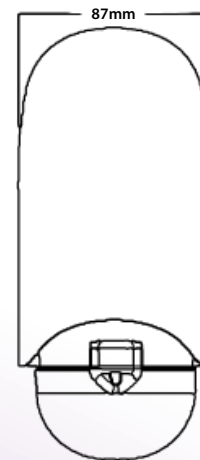

CCTV Truer than life

**Day & Night, IR Cut Filter
Bullet Camera**

► **Key Features:**

- IP68 Rated waterproof housing
- Aesthetically appealing with concealed wiring in the back of camera body for easy installation
- Lens is adjustable from exterior of housing
- Horizontal resolution of 420 TV lines / 540 TV lines
- Build in varifocal lens F1.8 or 4~9mm/ 9~22mm/F1.8 lens
- With effective distance of up to 45 M indoor / outdoor range
- Ideal camera for all day and night surveillance
- Non-condensed glass
- Featuring IR cut built in mechanism

► **Product Numbers:**

- FN55ICX4VIR720
- FN55ICX4VIR800
- FN55ICX9VIR720
- FN55ICX9VIR800

► **Technical Specifications:**

• Model	ICX-4VIR720/ ICX-9VIR720 ICX-4VIR800/ ICX-9VIR800
• Effective Pixels 1/3" Image CCD Sensor	ICX-4VIR720/ ICX-9VIR720: NTSC:512(H) x 492(V) ICX-4VIR800/ ICX-9VIR800: NTSC:771(H) x 492(V)
• Horizontal resolution	ICX-4VIR720/ ICX-9VIR720:420TV Lines ICX-4VIR800/ ICX-9VIR800: 540TV Lines
• Minimum Illumination	0.5 Lux F2.0, day mode, 0 Lux night mode(with ICR filter)
• S/N Ratio	More than 48dB(AGC Off)
• Electronic Shutter	1/60(1/50) to 1/100,000 sec
• Gamma correction	0.45
• White Balance	Auto
• Video Output	1.0Vp-p composite, 75 ohm
• Day & Night	Yes, ICR CUT Removable Filter for Switching to Color or Monochrome
• Lens	Varifocal 4~9mm/F1.8 Lens: ICX-4VIR720, ICX-4VIR800 Varifocal 9~22mm /F1.8 Lens: ICX-9VIR720, ICX-9VIR800
• BLC	Auto
• IR LED Unit	56 pieces
• IR Distance	up to 45 Meters
• IR Spectrum	850nm
• IP Rated	IP 68
• Storage Temperature	-30° to +60° C
• Operating Temperature	-20° to +50° C
• Power Source	DC12V±10%
• Power Consumption	130mA(IR OFF), 610mA(IR ON)
• Dimensions	200(L) x 87(W) x 100(H) mm
• Weight	1230g

► **Physical Dimensions:**

Design and specifications are subject to change without notice.