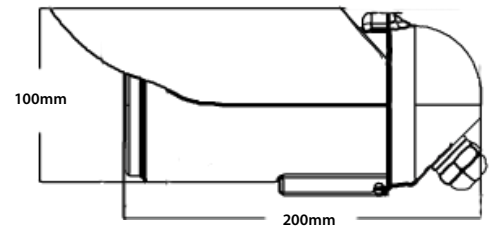

CCTV Truer than life

**Day & Night, IR Cut Filter
Bullet Camera**

► **Key Features:**

- IP68 Rated waterproof housing
- Aesthetically appealing with concealed wiring in the back of camera body for easy installation
- Lens is adjustable from exterior of housing
- Horizontal resolution of 420 TV lines / 540 TV lines
- Build in varifocal lens F1.8 or 4~9mm/ 9~22mm/F1.8 lens
- With effective distance of up to 45 M indoor / outdoor range
- Ideal camera for all day and night surveillance
- Non-condensed glass
- Featuring IR cut built in mechanism

► **Product Numbers:**

- FN55ICX4VIR720
- FN55ICX4VIR800
- FN55ICX9VIR720
- FN55ICX9VIR800

► **Technical Specifications:**

• Model	ICX-4VIR720/ ICX-9VIR720 ICX-4VIR800/ ICX-9VIR800
• Effective Pixels 1/3" Image CCD Sensor	ICX-4VIR720/ ICX-9VIR720: NTSC:512(H) x 492(V) ICX-4VIR800/ ICX-9VIR800: NTSC:771(H) x 492(V)
• Horizontal resolution	ICX-4VIR720/ ICX-9VIR720:420TV Lines ICX-4VIR800/ ICX-9VIR800: 540TV Lines
• Minimum Illumination	0.5 Lux F2.0, day mode, 0 Lux night mode(with ICR filter)
• S/N Ratio	More than 48dB(AGC Off)
• Electronic Shutter	1/60(1/50) to 1/100,000 sec
• Gamma correction	0.45
• White Balance	Auto
• Video Output	1.0Vp-p composite, 75 ohm
• Day & Night	Yes, ICR CUT Removable Filter for Switching to Color or Monochrome
• Lens	Varifocal 4~9mm/F1.8 Lens: ICX-4VIR720, ICX-4VIR800 Varifocal 9~22mm /F1.8 Lens: ICX-9VIR720, ICX-9VIR800
• BLC	Auto
• IR LED Unit	56 pieces
• IR Distance	up to 45 Meters
• IR Spectrum	850nm
• IP Rated	IP 68
• Storage Temperature	-30° to +60° C
• Operating Temperature	-20° to +50° C
• Power Source	DC12V±10%
• Power Consumption	130mA(IR OFF), 610mA(IR ON)
• Dimensions	200(L) x 87(W) x 100(H) mm
• Weight	1230g

► **Physical Dimensions:**

Design and specifications are subject to change without notice.