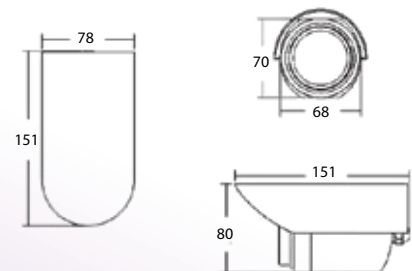

**CCTV Truer than life**

**IR Night Vision  
Bullet Camera**

► **Product Numbers:**

- FN55ICXIR38035
- FN55ICXIR80035

► **Key Features:**

- IP68 Rated Waterproof Housing
- Digital Signal Processing (DPS)
- Horizontal Resolution of 420 TV Lines / 540 TV Lines
- Built in standard 4mm lens, available 2.5, 3.6, 6, 8 or 12mm (option)
- With 35 units of LEDs
- With effective distance of 35M indoor / outdoor range
- Ideal Camera for all day and night time surveillance.
- Non-condensed glass.

► **Technical Specifications:**

• Model	<b>ICX- IR380 / ICX- IR800</b>
• Effective Pixels 1/3" Image CCD Sensor	ICX- IR380: NTSC:512 (H) x 492 (V) ICX- IR800: NTSC:771 (H) x 492 (V)
• Horizontal resolution	ICX- IR380: 420 TV Lines ICX- IR800: 540TV Lines
• Minimum Illumination	0.5 Lux F2.0, day mode, 0 Lux night mode
• S/N Ratio	More than 48dB (AGC Off)
• Electronic Shutter	1/60 (50) to 1/100,000sec
• Gamma correction	0.45
• White Balance	Auto White Balance
• Video Output	1.0Vp-p composite, 75 ohm
• Lens	Fixed Lens 4mm(standard) 2.5, 3.6, 6, 8 or 12mm(option)
• BLC	Auto
• IR LED Unit / Distance	35 pieces / 35 Meters
• IR Spectrum	850nm
• IP Rated	IP 68
• Storage Temperature	-30° to +60°
• Operating Temperature	-20° to +50°
• Power Source	DC12V±10%
• Power Consumption	90mA(IR Off), 270mA(IR ON)
• Dimensions	151(L) x 68(W) x 70(H) (mm)
• Weight	500g

- 35 IR LED units

► **Physical Dimensions:**

Design and specifications are subject to change without notice.