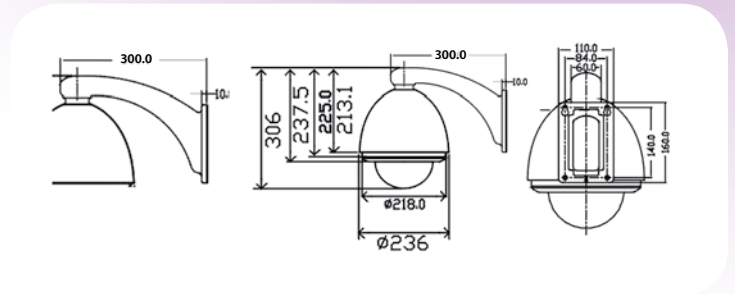

► **Movement Range:**

Pan Range	360° continuous
Tilt Range	90°
Manual Pan Speed	0.1- 160 degree/ sec.
Manual Titl Speed	0.1-160 degree/ sec.
Preset Speeds	Pan: more than 360 degrees/sec., tilt: more than 360 degrees/sec.

Design and specifications are subject to change without notice.

Accessories

► Product Number:

• FN55EPP805

Pendant Mount Bracket

Specifications:

- material: Aluminum
- weight: 1.3Kg

► Product Number:

• FN55EPW804

Wall Mount Bracket

Specifications:

- material: Aluminum
- weight: 1.2Kg

► Product Number:

• FN55EC01

Corner Mount Bracket

Specifications: