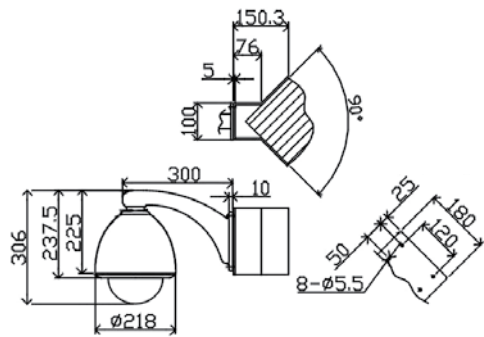

► **Movement Range:**

Pan Range	360° continuous
Tilt Range	90°
Manual Pan Speed	0.1- 160 degree/ sec.
Manual Titl Speed	0.1-160 degree/ sec.
Preset Speeds	Pan: more than 360 degrees/sec., tilt: more than 360 degrees/sec.

Design and specifications are subject to change without notice.

Accessories

► Product Number:

• FN55EPP805

Pendant Mount Bracket

Specifications:

- material: Aluminum
- weight: 1.3Kg

► Product Number:

• FN55EPW804

Wall Mount Bracket

Specifications:

- material: Aluminum
- weight: 1.2Kg

► Product Number:

• FN55EC01

Corner Mount Bracket

Specifications: