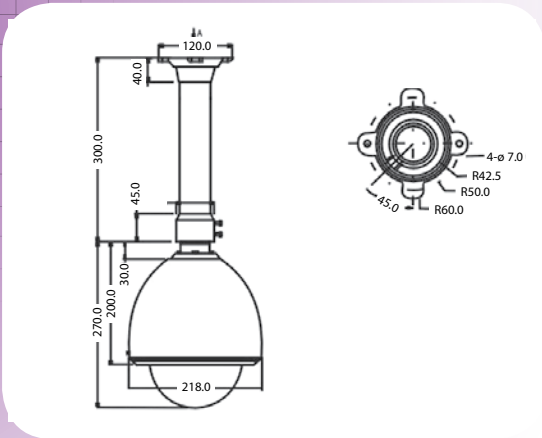

† Wall mount Option

► **Product Numbers:**

- FN55EPQ908A

EV Compensation	-10.5 - +10.5dB (1.5 dBsteps)
Focusing System	Auto (sensitivity: normal, low), One-push AF, manual, Infinity, Interval AF, Zoom Trigger AF
Day Night Function	Yes, with ICR Cut Filter
Preset	220 Positions
Focus	Auto / Manual
OSD Language	English, Italian, Spanish, German, French & Russian
Operating Temperature	Indoor: -10° + 50° C (14° to 122° F) Outdoor: -40° to + 70° C (-40° to 158°) F
Storage Temperature	-20° to + 60° C (-4°+140° F)
Power Supply	AC24V, 50/60Hz
Power Consumption	Indoor 10W, outdoor 50W

► **Movement Range:**

Pan Range	360° continuous
Tilt Range	90°
Manual Pan Speed	0.1- 160 degree/ sec.
Manual Titl Speed	0.1-160 degree/ sec.
Preset Speeds	Pan: more than 360 degrees/sec., tilt: more than 360 degrees/sec.

Design and specifications are subject to change without notice.

Accessories

► Product Number:

• FN55EPP805

Pendant Mount Bracket

Specifications:

- material: Aluminum
- weight: 1.3Kg

► Product Number: