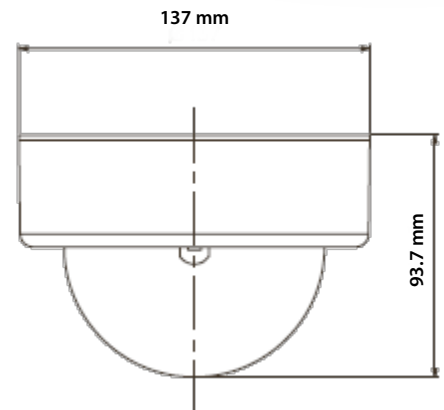

CCTV Truer than life

**Day & Night Vandal Dome,
with Varifocal Lens**

► **Product Number:**

- FN55CDV3VD580
- FN55CDV26VD580

► **Key Features:**

- Unique design with waterproof housing IP66 rated
- 540 TVL color
- Fitted with 1/3" SONY CCD
- Day & Night function
- Integrated Varifocal Lens with 3.7~12 mm or 2.6 - 6 mm
- Tamperproof screw

► **Technical Specifications:**

• Model	CDV-3VD580/DN
• Effective Pixels 1/3" High performance CCD	NTSC: 768(H) x 494(V)
• Scanning System	2:1 Interlace V: 60Hz, H: 15.750KHz
• Video Output	1 Vp-p, 75 ohms
• Synchronization	DC: Internal, AC: Linelock (option)
• Horizontal resolution	540TVL
• Minimum Illumination	0.1 Lux F1.4
• Day & Night Function	Switching from color to B/W under the required light level by software
• White Balance	Auto Tracking 2500°K - 9500°K
• BLC	Center area
• Gain Control	Auto
• S/N ratio	more than 48dB (AGC off)
• Gamma Correction	0.45
• Lens	Built in Varifocal Lens 3.7~12 mm or 2.6~6mm auto-iris
• Operating Temperature	-15°C ~ +45°C
• Power Supply	DC12V ± 10%
• Power Consumption	140mA
• Dimensions	H: 93.7 mm x 137 mm
• Weight	740g.

► **Physical Dimensions:**

Design and specifications are subject to change without notice.