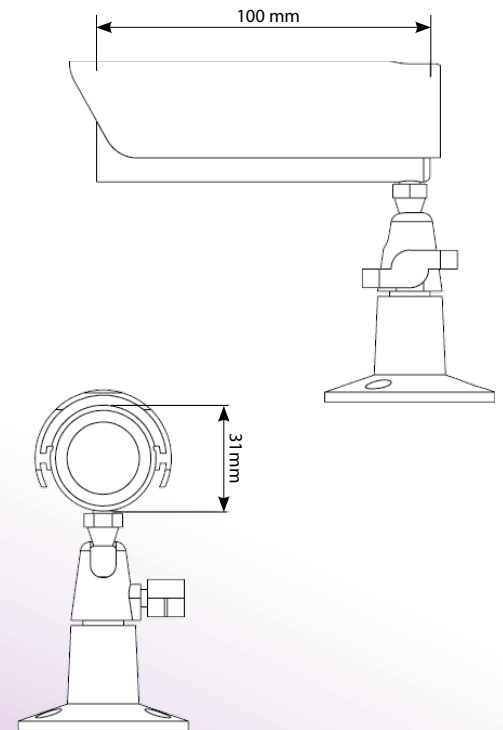

**CCTV Truer than life**

**Day / Night  
Bullet Camera**

► **Product Numbers:**

- FN55A6442DN

► **Key Features:**

- Digital Signal Processing (DSP)
- High Sensitivity Color & B/W 1/3" CCD
- Horizontal Resolution of 420 TV Lines in color and B/W
- Minimum Illumination of 0.1 Lux
- Automatic switchover from color to monochrome under low light
- Built in 3.6mm(standard), 2.5mm, 4.3mm, 6mm or 8mm,12mm lens (option)
- Lens option are interchangeable
- Sunshield included
- Non-condensing coated glass
- Tamper-proof glass

► **Technical Specifications:**

• Model	<b>A-6442DN (Day &amp; Night)</b>
• Effective Pixels 1/3" Image CCD Sensor	NTSC: 512 (H) x 492 (V) pixels
• Scanning System	2: 1 Interlace NTSC: 15.750KHz, V: 60Hz
• Horizontal Resolution	420 TV Lines
• Minimum Illumination	0.1 Lux
• S/N Ratio	Greater than 48dB
• Electronic Shutter	AES 1/50 (60) - 1/100,000 sec.
• Gamma correction	0.45
• White Balance	Auto 2500°K - 9500°K
• Video Output	1.0Vp-p composite, 75 ohm
• Lens	3.6mm (standard) 2.5mm, 4.3mm, 6mm, 8mm, 12mm (option)
• BLC	Center Zone
• Synchronization	Internal
• Gain Control	Automatic Gain Control
• Aperture Correction	Vertical & Horizontal
• Storage Temperature	-30° to +60° C
• Operating Temperature	-15° to +45° C
• Power Source	DC12V±10%
• Dimensions	31mm (L) x 100mm (W)
• Weight	150g

► **Physical Dimensions:**

Design and specifications are subject to change without notice.