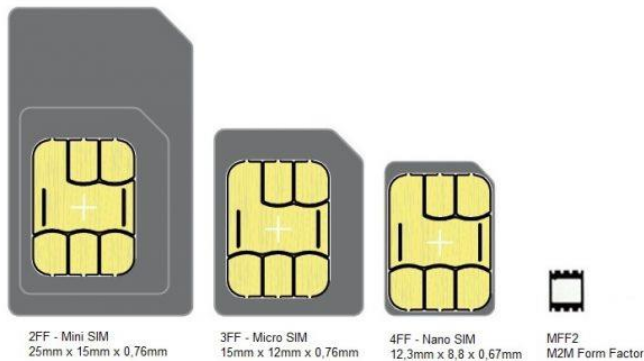

### Welcome to NBG Telecom.

NBG Telecom has partnered with A.P.A. to provide our SIM cards with the Paradox PCS module.

The 4FF or “Nano” is the one you will be buying from A.P.A. and the one to use for the PCS.  
This refers to the size of the SIM card.